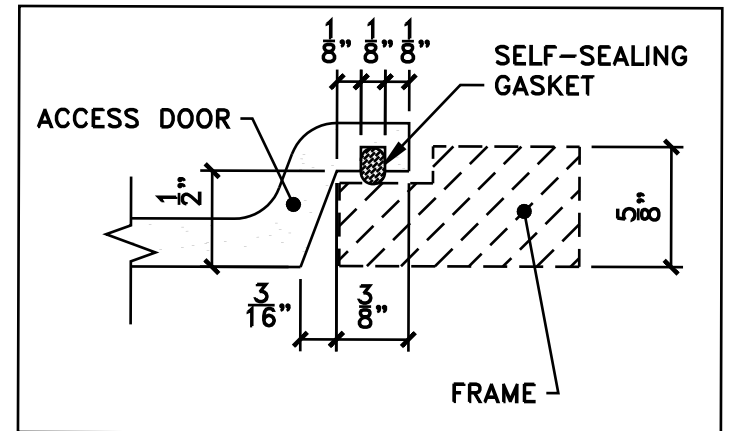

SIDE VIEW

24X36 PANEL ELEVATION

PRE-MANUFACTURED
COUNTERSUNK FASTENER
HOLES

DOOR FLANGE DETAIL

DROP-IN ACCESS PANEL 2
SINGLE STUD INSTALLATION

888-782-5011 sales@intersourceco.com
www.intersourceco.com