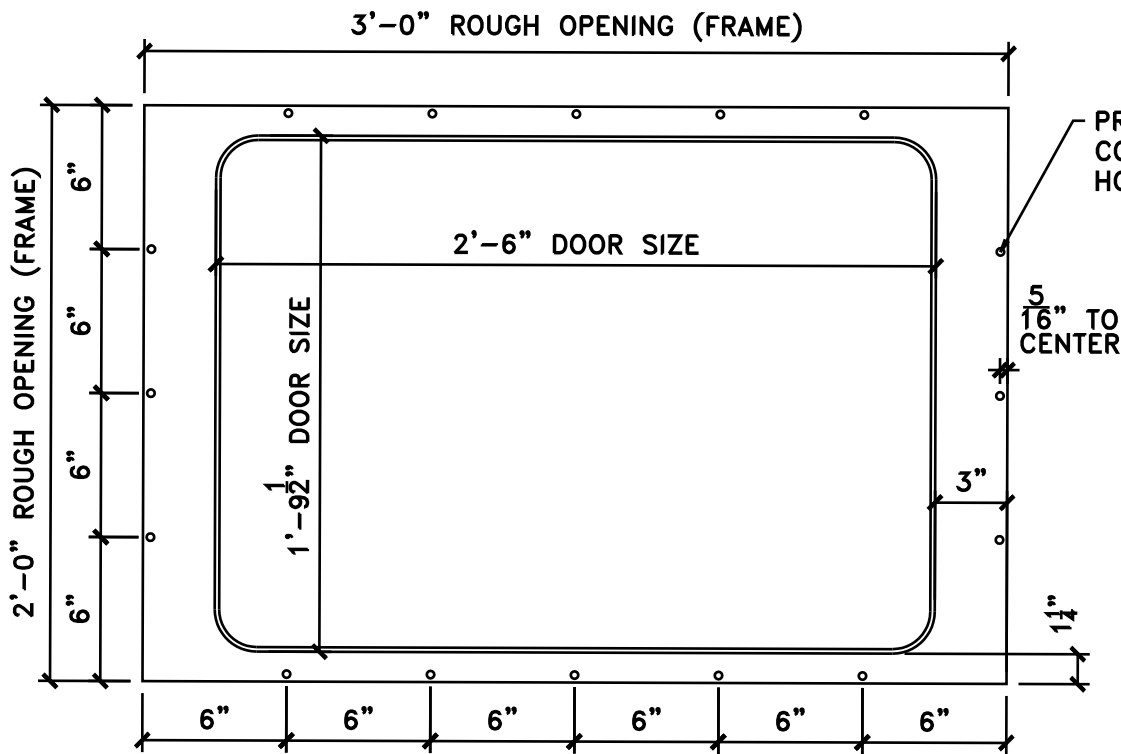

SIDE VIEW

24X36 PANEL ELEVATION

PRE-MANUFACTURED
COUNTERSUNK FASTENER
HOLES

DOOR FLANGE DETAIL

DROP-IN ACCESS PANEL 2
SINGLE STUD INSTALLATION

888-782-5011 sales@intersourceco.com
www.intersourceco.com